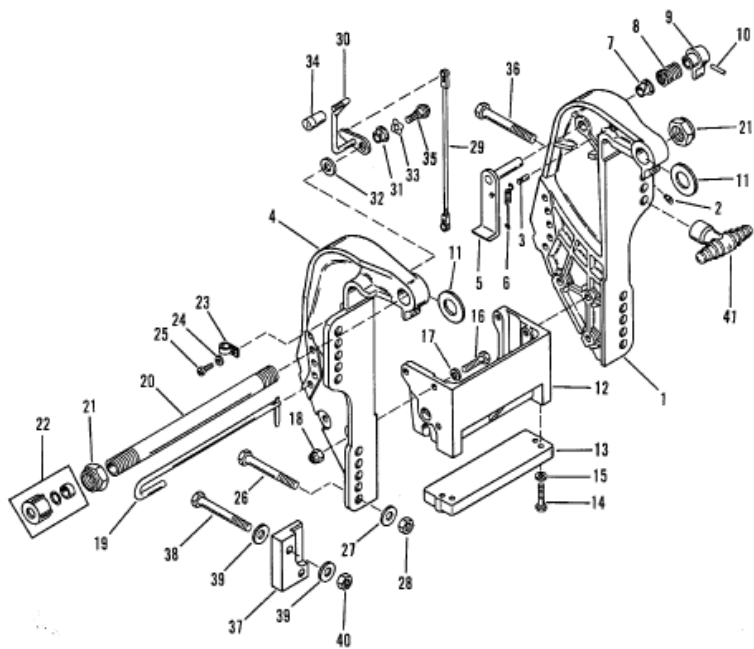

TRANSOM BRACKET

TRANSOM BRACKET

Parts List					
Ref	Class	Part	Description	Qty	Footnote
1	3508	9751A 1	TRANSOM BRACKET (PORT)	1	
2	22	98727	GREASE FITTING	1	
3	17	99604	GROOVE PIN	1	
4	3507	9750T	TRANSOM BRACKET (STARBOA	1	
5		19618A 2	TILT LOCK LEVER	1	
6	24	99622	SPRING	1	
7	23	65830	NYLINER	1	
8	24	812708	SPRING	1	
9		812709T	KNOB	1	
10	17	99615	GROOVE PIN	1	
11	12	19619	WASHER	2	
12		18486T	ANCHOR BRACKET	1	
13		43396A 2	ANODE ASSEMBLY	1	
14	10	40003 32	SCREW	2	
15	12	29245	WASHER	2	
16	10	40003 54	SCREW (30 MM)	5	
16	10	40003 55	SCREW (35 MM)	1	
17	13	40025 7	LOCKWASHER	4	
18	11	40063 5	NUT	2	
19		19613A 1	TILT PIN ASSEMBLY	1	
20		19614	TILT TUBE	1	
21	11	56041	NUT	2	
22		19624A 1	SEAL KIT	1	
23	54	22740	CLIP POWER TRIM	1	
24		69205	"C" WASHER POWER TRIM	1	
25	10	812832	SCREW POWER TRIM	1	
26	10	814259	SCREW	4	
27	12	28421	WASHER	4	
28	11	35000	NUT	4	
29		19385 21	LINK NON-POWER TRIM	1	
30		19615A 4	TILT LEVER NON-POWER TRIM	1	
31	23	812707	BUSHING NON-POWER TRIM	1	
32	12	815796	WASHER (.030") NON-POWER	1	
32	12	19605	WASHER (.060") NON-POWER	1	
33	13	99611	WAVE WAHER NON-POWER TR	1	
34		19621	TILT KNOB NON-POWER TRIM	1	
35	10	19611	SCREW NON-POWER TRIM	1	
36	10	76841	SCREW (3-1/2") NON-POWER	2	
37		812432T	MOUNTING BRACKET (STARBO,	1	NON-POWER TRIM
37		812433T	MOUNTING BRACKET (PORT)	1	NON-POWER TRIM
38	10	88432	SCREW (4") NON-POWER TRIM	4	